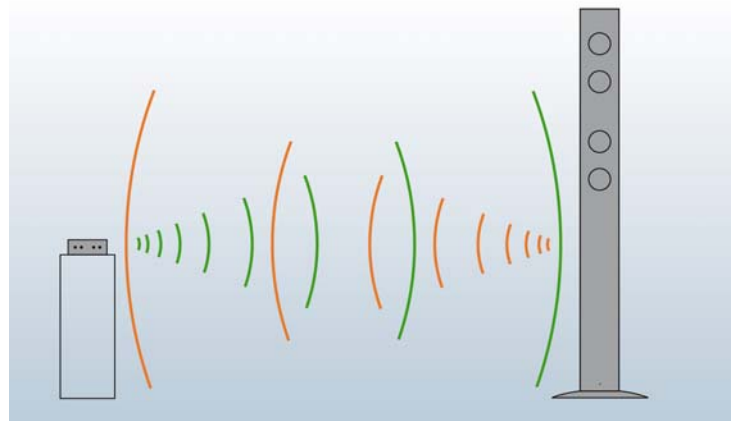

Signal transmission CD quality

The CD 3500 wireless receives its signal from a digital sender. The system operates at distances of up to 25 meters.